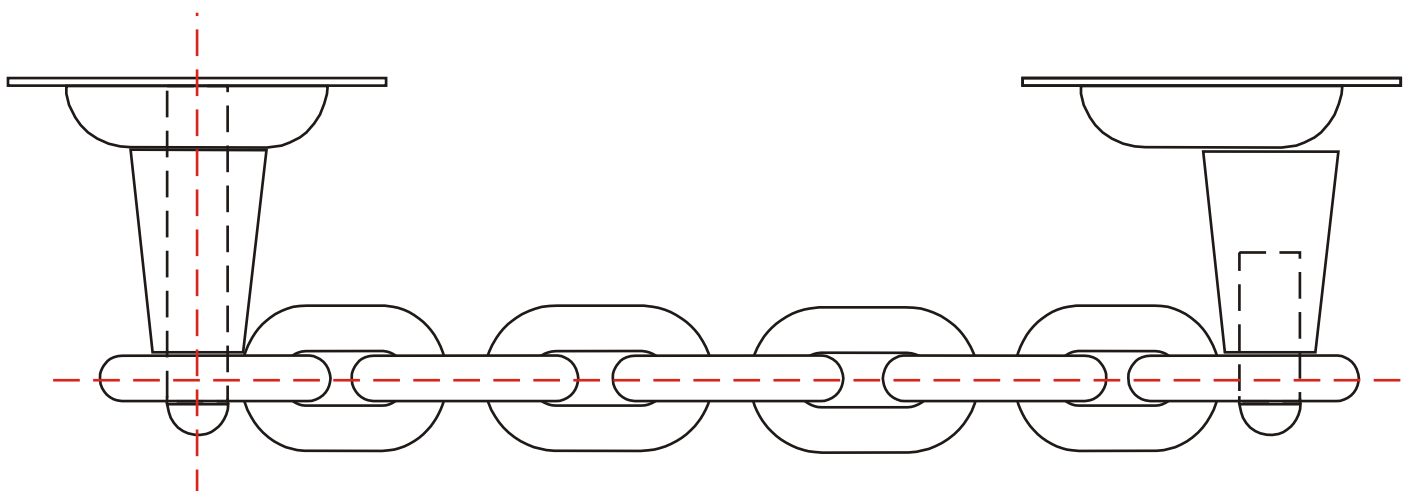

ChainS

Chain, DIN 766 (or 763) Standard

Material: Stainless Steel (inox)

Finished: polished with Bright

Standard: European standard DIN 766 (or 763)

Chaias