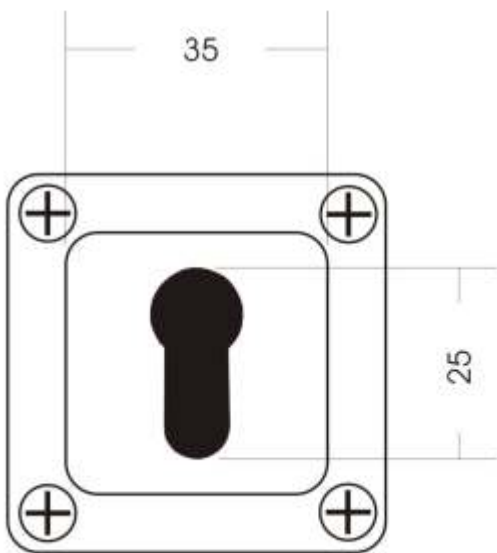

ChainS

Chain, DIN 766 (or 763) Standard

Material: Stainless Steel (inox)

Finished: polished with Bright

Standard: European standard DIN 766 (or 763)

Chaias