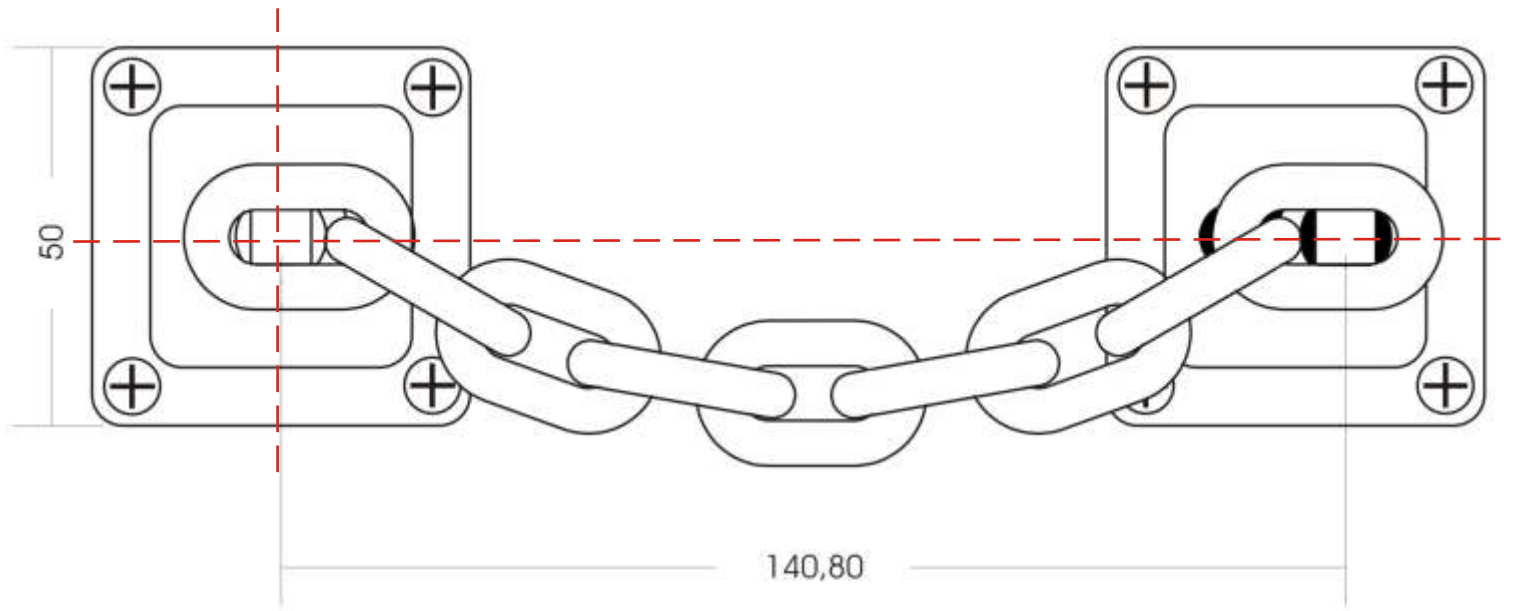

ChainS

Chain, DIN 766 (or 763) Standard

Material: Stainless Steel (inox)

Finished: polished with Bright

Standard: European standard DIN 766 (or 763)

Chaias